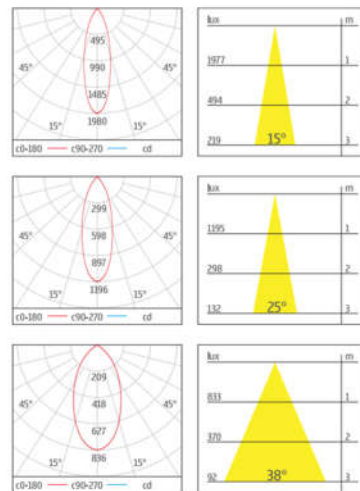

Square Track Lights

HTE series LED TRACK LIGHTS
Fixed/Adjustable Projector

80^{Ra}

HTE-1300A
Power consumption:7W
Body:Aluminium
Light Source:CREE LED 608lm
LED Colour: 3000K 4000K 5000K
Efficiency:81%
Driver Efficiency:76.6%

CTN:20PCS

Photometric Diagram

Warm color (3000K)

HTE-1310A
Power consumption:13W
Body:Aluminium
Light Source:CREE LED 1141lm
LED Colour: 3000K 4000K 5000K
Efficiency:80%
Driver Efficiency:82.7%

CTN:20PCS