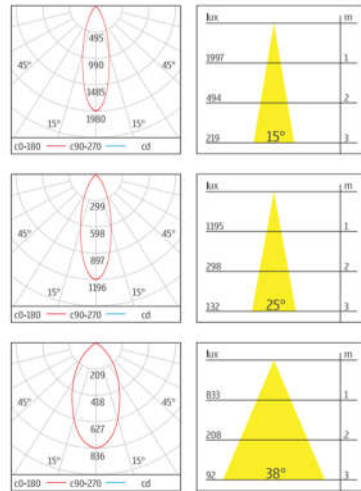

## Photometric Diagram

Warm color (3000K)

**HTE-1210A**  
**Power consumption:13W**

Body:Aluminium  
Light Source:CREE LED 1141lm  
LED Colour:3000K 4000K 5000K  
Efficiency:80%  
Driver Efficiency:82.7%