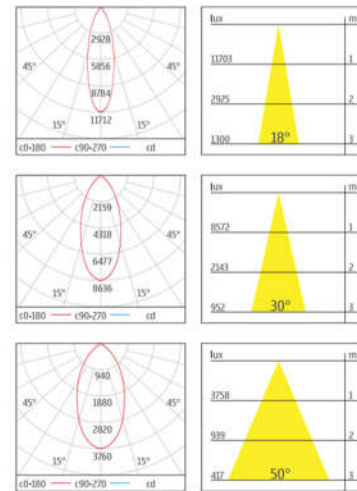

**Photometric Diagram**

Warm color (3000K)

**CREE**

HCC silver PB02 black PW02 white

**HTE-1330**

**Power consumption:39W**

Body:Aluminium  
Light Source:CREE LED 3446lm  
LED Colour: 3000K 4000K 5000K  
Efficiency:85%  
Driver Efficiency:87%

CTN: 12PCS

**Photometric Diagram**

Warm color (3000K)

Low Colortemperature 2700K is available.  
Ra90 is available for warm white 2700K and 3000k both.