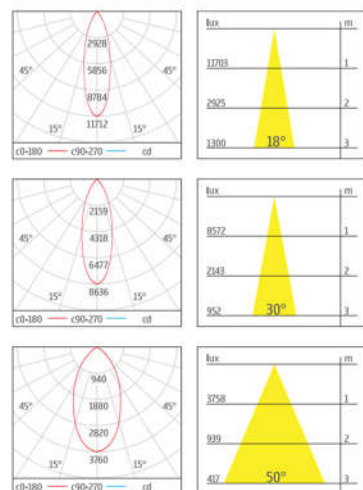

**HTE-1220A**  
**Power consumption:26W**

Body:Aluminium  
Light Source:CREE LED 2578 lm  
LED Colour: 3000K 4000K 5000K  
Efficiency:79%  
Driver Efficiency:84%

CTN:12PCS

**Photometric Diagram**

Warm color (3000K)

**HTE-1230A**  
**Power consumption:39W**

Body:Aluminium  
Light Source:CREE LED 3446 lm  
LED Colour: 3000K 4000K 5000K  
Efficiency:85%  
Driver Efficiency:87%

CTN:12PCS

**Photometric Diagram**

Warm color (3000K)