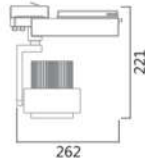

**CREE**

HCC silver PB02 black PW02 white

**HTE-1320**

**Power consumption:26W**

Body:Aluminium  
Light Source:CREE LED 2578lm  
LED Colour: 3000K 4000K 5000K  
Efficiency:79%  
Driver Efficiency:84%

CTN: 12PCS