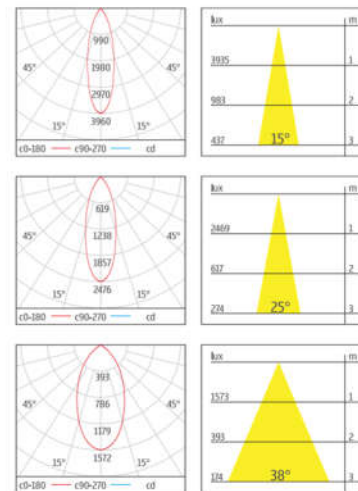

Photometric Diagram

Warm color (3000K)

Low Colortemperature 2700K is available.
Ra90 is available for warm white 2700K and 3000k both.