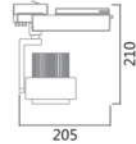

Square Track Lights

HTE series LED TRACK LIGHTS
Fixed/Adjustable Projector

80^{Ra}

HTE-1300A
Power consumption:7W
Body:Aluminium
Light Source:CREE LED 608lm
LED Colour: 3000K 4000K 5000K
Efficiency:81%
Driver Efficiency:76.6%

CTN:20PCS

Photometric Diagram

Warm color (3000K)

HTE-1310A
Power consumption:13W
Body:Aluminium
Light Source:CREE LED 1141lm
LED Colour: 3000K 4000K 5000K
Efficiency:80%
Driver Efficiency:82.7%

CTN:20PCS

Photometric Diagram

Warm color (3000K)

Low Colortemperature 2700K is available.
Ra90 is available for warm white 2700K and 3000k both.