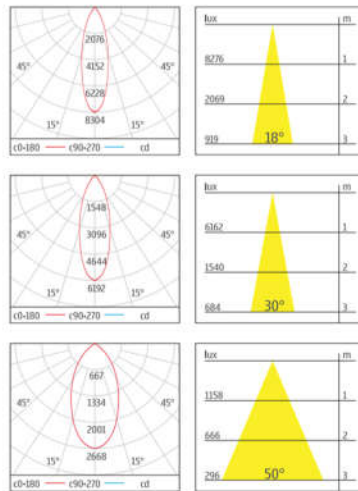

**CREE**

HCC silver PB02 black PW02 white

**HTE-1320**

**Power consumption:26W**

Body:Aluminium  
Light Source:CREE LED 2578lm  
LED Colour: 3000K 4000K 5000K  
Efficiency:79%  
Driver Efficiency:84%

CTN: 12PCS

**Photometric Diagram**

Warm color (3000K)

**CREE**

HCC silver PB02 black PW02 white

**HTE-1330**

**Power consumption:39W**

Body:Aluminium  
Light Source:CREE LED 3446lm  
LED Colour: 3000K 4000K 5000K  
Efficiency:85%  
Driver Efficiency:87%