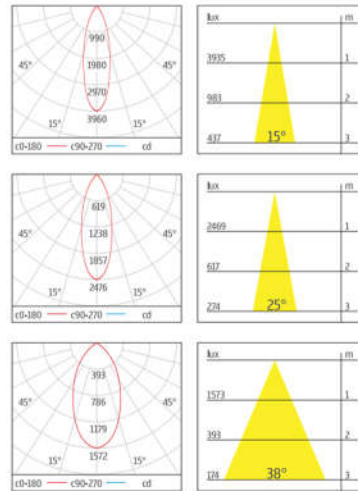

Photometric Diagram

Warm color (3000K)

Low Color temperature 2700K is available.
Ra90 is available for warm white 2700K and 3000k both.