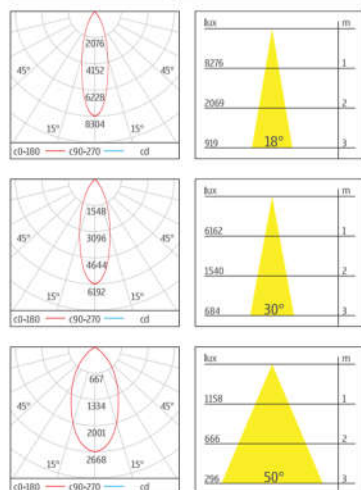

## Photometric Diagram

Warm color (3000K)

**HTE-1210A**  
**Power consumption:13W**

Body:Aluminium  
Light Source:CREE LED 1141lm  
LED Colour:3000K 4000K 5000K  
Efficiency:80%  
Driver Efficiency:82.7%

**HTE-1220A**  
**Power consumption:26W**

Body:Aluminium  
Light Source:CREE LED 2578 lm  
LED Colour: 3000K 4000K 5000K  
Efficiency:79%  
Driver Efficiency:84%

CTN:12PCS

**Photometric Diagram**

Warm color (3000K)