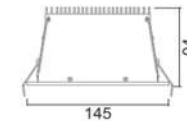

128x128mm(Cut out)