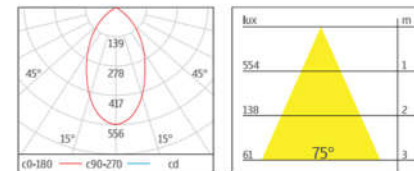

Photometric Diagram

Warm color (3000K)

Low Colortemperature 2700K is available.
Ra90 is available for warm white 2700K and 3000k both.