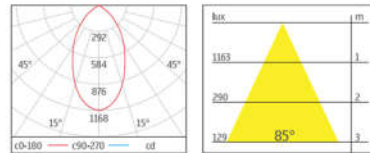

CTN:50PCS

78x78mm(Cut out)

Photometric Diagram

Warm color (3000K)

CREE FS01 silver FB01 black FW01 white

LBE-2061
Power consumption:13W
Body:Aluminium
Light Source:CREE LED 1141lm
LED Colour: 2700K 3000K 4000K 5000K
Efficiency:88%
Driver Efficiency:82.7%

LBE-2062

Power consumption:26W

Body:Aluminium
Light Source:CREE LED 2578lm
LED Colour: 2700K 3000K 4000K 5000K
Efficiency:92%
Driver Efficiency:84%

CTN:12PCS

158x158mm(Cut out)

Photometric Diagram

Warm color (3000K)