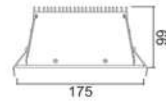

CTN:50PCS

78x78mm(Cut out)

Photometric Diagram

Warm color (3000K)

CREE FS01 silver FB01 black FW01 white

LBE-2061
Power consumption:13W
Body:Aluminium
Light Source:CREE LED 1141lm
LED Colour: 2700K 3000K 4000K 5000K
Efficiency:88%
Driver Efficiency:82.7%

CTN:8PCS

128x128mm(Cut out)

Photometric Diagram

Warm color (3000K)

Low Colortemperature 2700K is available.
Ra90 is available for warm white 2700K and 3000k both.

LBE series LED RECESSED CEILING LIGHTS
Fixed/Adjustable Projector

LBE-2062

Power consumption:26W

Body:Aluminium
Light Source:CREE LED 2578lm
LED Colour: 2700K 3000K 4000K 5000K
Efficiency:92%
Driver Efficiency:84%

CTN:12PCS

158x158mm(Cut out)

Photometric Diagram

Warm color (3000K)