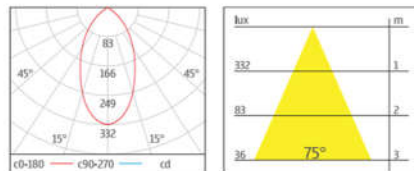

CTN:50PCS

78x78mm(Cut out)

Photometric Diagram

Warm color (3000K)

CREE FS01 silver FB01 black FW01 white

LBE-2061
Power consumption:13W
Body:Aluminium
Light Source:CREE LED 1141lm
LED Colour: 2700K 3000K 4000K 5000K
Efficiency:88%
Driver Efficiency:82.7%

LBE-2062

Power consumption:26W

Body:Aluminium
Light Source:CREE LED 2578lm
LED Colour: 2700K 3000K 4000K 5000K
Efficiency:92%
Driver Efficiency:84%

CTN:12PCS

158x158mm(Cut out)

Photometric Diagram

Warm color (3000K)