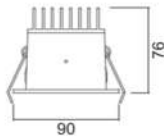

Square LED Recessed Lights

LBE series LED RECESSED CEILING LIGHTS
Fixed/Adjustable Projector

80^{Ra}

CREE FS01 silver FB01 black FW01 white

LBE-2060
Power consumption:7.4W
Body:Aluminium
Light Source:CREE LED 726lm
LED Colour: 2700K 3000K 4000K 5000K
Efficiency:81%
Driver Efficiency:80%

CTN:50PCS

78x78mm(Cut out)

Photometric Diagram

Warm color (3000K)

CREE FS01 silver FB01 black FW01 white

LBE-2061
Power consumption:13W
Body:Aluminium
Light Source:CREE LED 1141lm
LED Colour: 2700K 3000K 4000K 5000K
Efficiency:88%
Driver Efficiency:82.7%

LBE-2062

Power consumption:26W

Body:Aluminium
Light Source:CREE LED 2578lm
LED Colour: 2700K 3000K 4000K 5000K
Efficiency:92%
Driver Efficiency:84%

CTN:12PCS

158x158mm(Cut out)

Photometric Diagram

Warm color (3000K)